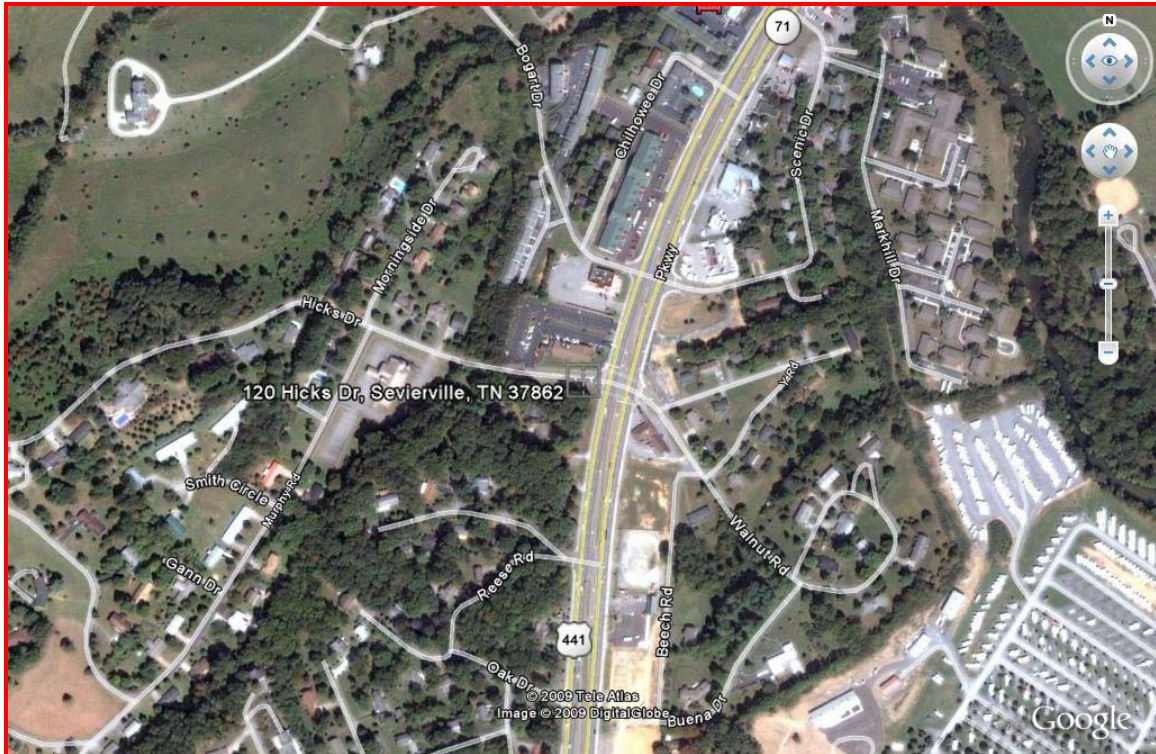

Location Map – 120 Hicks Drive

Directions to Property

In Downtown Sevierville from the intersection of Hwy 411 and Winfield Dunn Parkway (US-66), travel south 6/10 mile on the Parkway (US-441 S). Bear right to continue on the Parkway (US-441 S) and travel for ½ mile. Turn right at BankEast onto Hicks Drive to property on left behind bank branch.