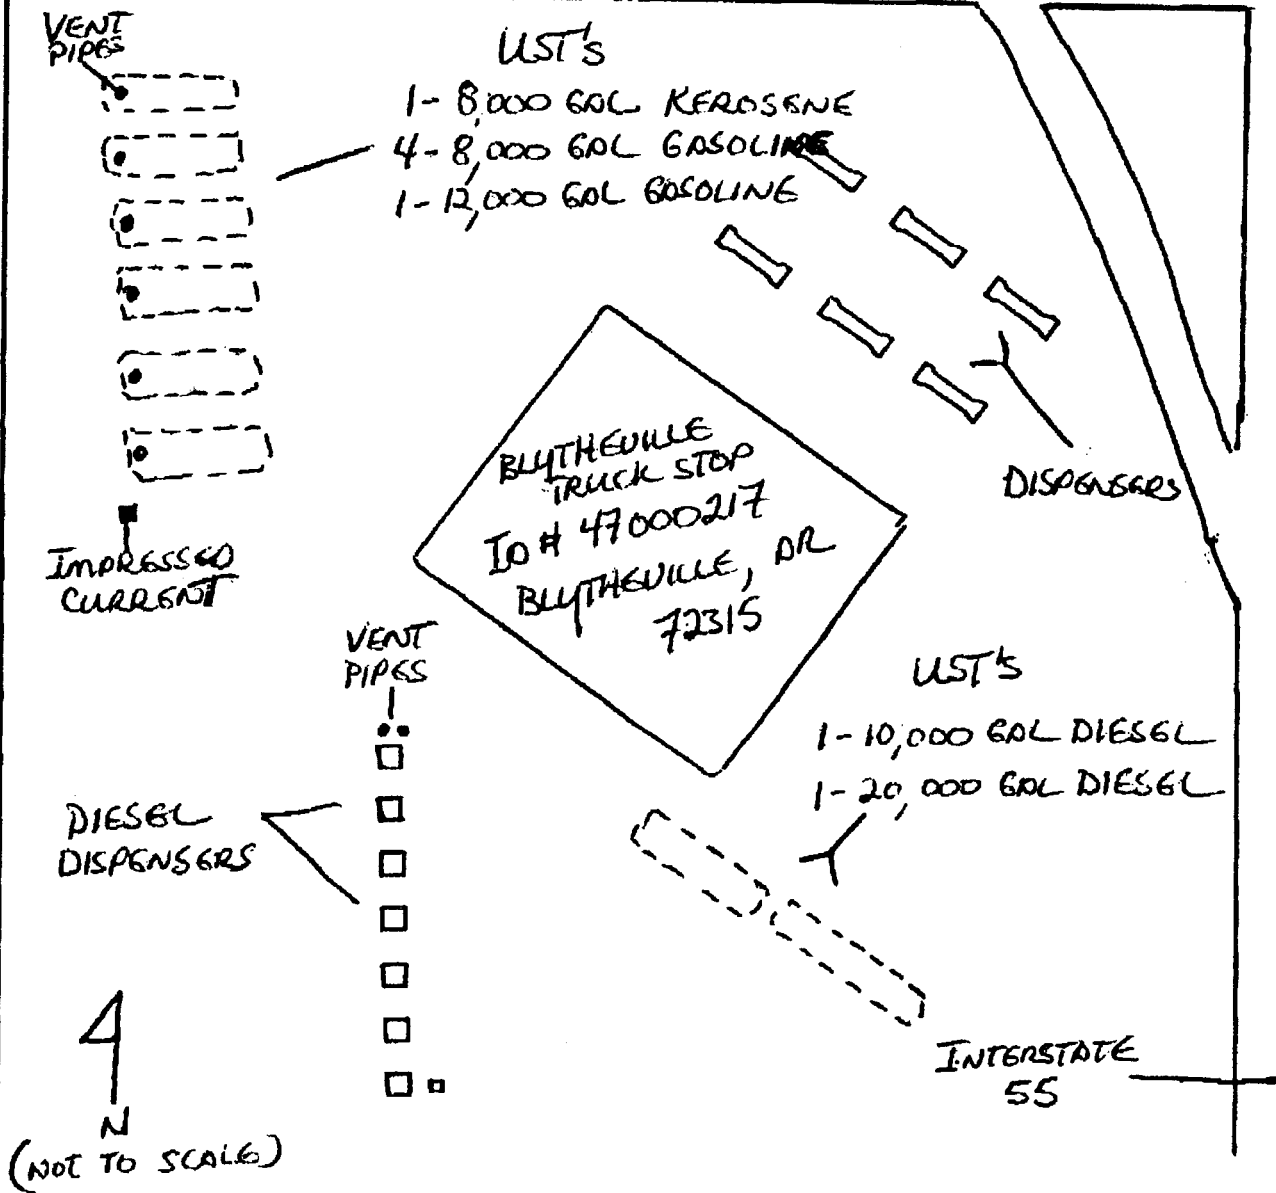

# **Site Plan**

# SITE DIAGRAM

SOUTH DIVISION

Facility name: BLYTHEVILLE TRUCK STOP Facility ID# 47000217 Date 5/11/06