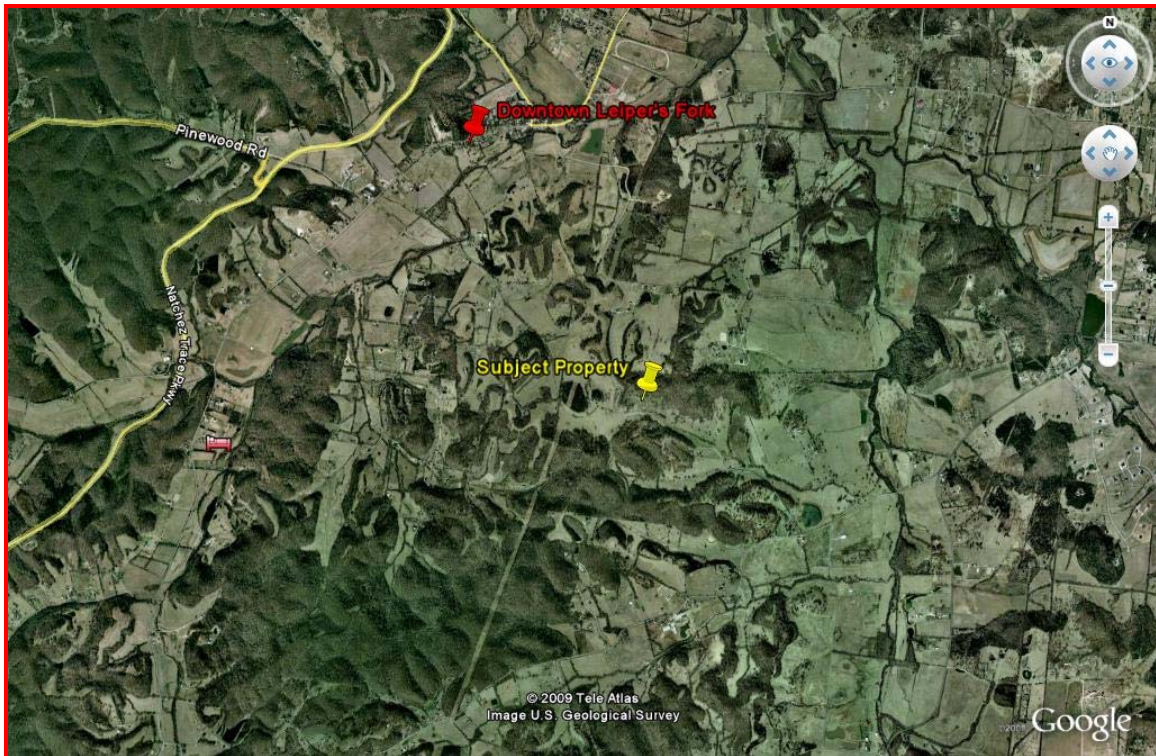

## Location Map – Osborn Estate

## Directions to Property

**Traveling south on I-65, take exit #65/Franklin/Murfreesboro. Turn right on Murfreesboro Road and travel 2.8 miles into downtown Franklin. Turn left onto Bridge Street (which turns in to New Highway 96W) and travel 5.1 miles. Turn left on to Old Hillsboro Road (TN-46) and travel 4.6 miles. Turn left onto Floyd Road and travel 1.8 miles. Bear left at stop sign onto Bailey Road and travel 7/10 mile to auction location on left.**