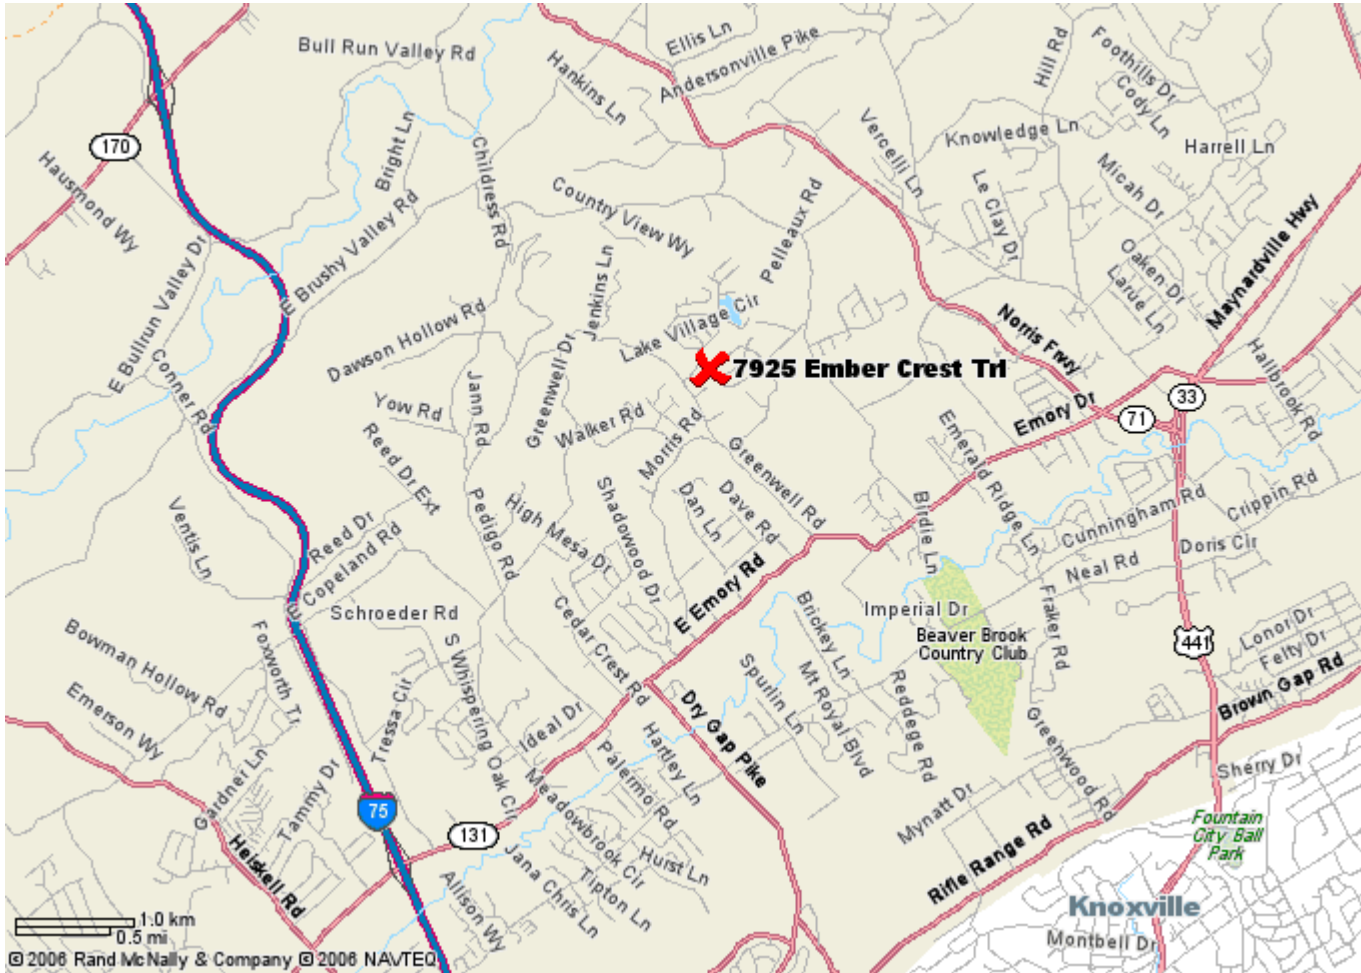

[Back](#)

[www.randmcnally.com](http://www.randmcnally.com)

Use the print feature in your browser to print this page.

**7925 Ember Crest Trl  
Knoxville, TN 37938-3432**

**Find it in the 2007 Road Atlas**